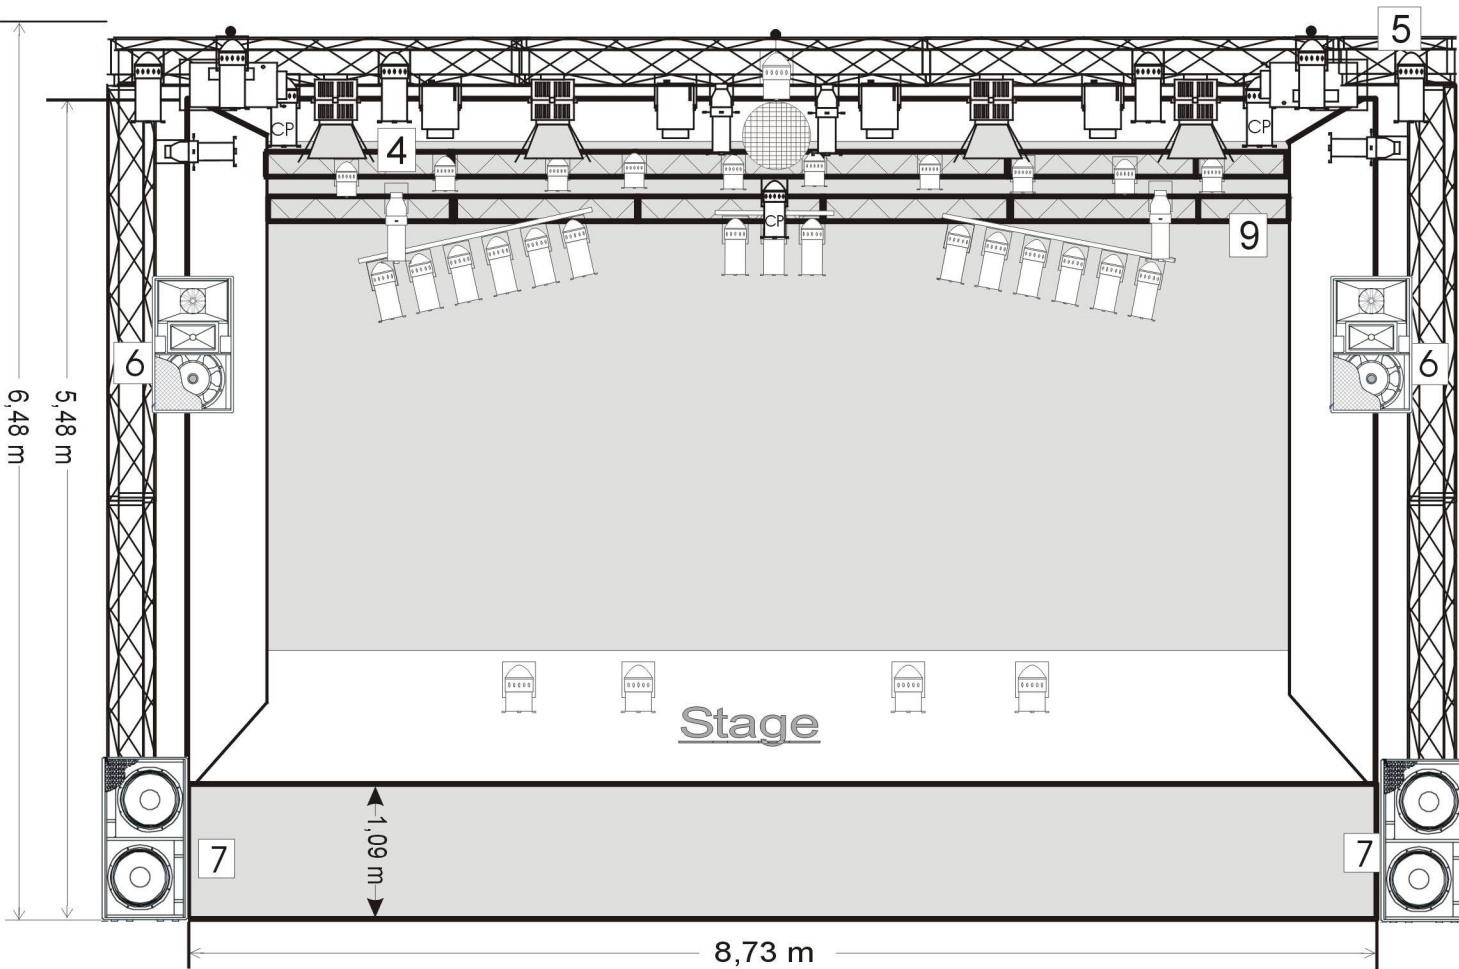

Stageplan HdJ Osnabrück Großer Saal

Frontview

1 stage entrance

2 Backstage
(in cellar)

3 electric power
1 x CEE (3~63A)
(without FI !!)
1 x CEE (3~32A)
1 x CEE (3~16A)
DMX-conection

4 threepointtruss

5 fourpointtruss

6 EAW Top Kf 650

7 EAW Bass La128

8 stagecurtain electr.

9 truss movable

Lightmixer ZERO 88 XLS
24 channel (48 Dimmer
channel with DMX)

Desisti fresnel 2 kw
with doors

spotlight
2 kw (glitterball)

spotlight
1 kw